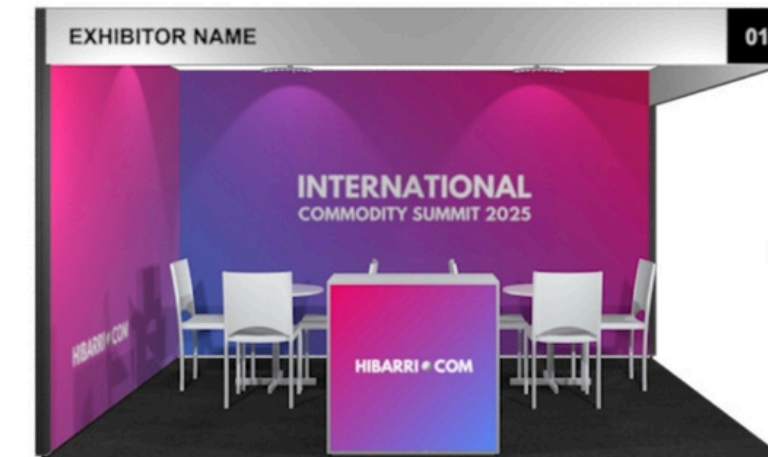

COMMODITOPA

EXHIBIT #ICS2025

ADD YOUR LOGO

FABRIC EXHIBITION BOOTH

- 6m² (3m × 2m) Branded Fabric Booth with Tables & Chairs
- Welcome desk, bin, plugpoint & tickets included
- Logo association on the ICS website & marketing materials
- Branding throughout the conference & sponsor wall
- Dedicated table at Welcome Gala

\$8,950

DOUBLE FABRIC EXHIBITION BOOTH

- 12m² (6m × 2m) Branded Fabric Booth with Tables & Chairs
- Welcome desk, bin, plugpoint & tickets included
- Logo association on the ICS website & marketing materials
- Branding throughout the conference & sponsor wall
- Dedicated table at Welcome Gala

\$15,450

LUXURY BOOTH

- 9m² (3m × 3m) Branded Fabric Booth, Tables, Chairs & TV
- Welcome desk, bin, plugpoint & tickets included
- Logo association on the ICS website & marketing materials
- Branding throughout the conference & sponsor wall
- Dedicated table at Welcome Gala

\$24,950

LUXURY BOOTH & COFFEE AREA

- 18m² (6m × 6m) Branded Fabric Booth, Tables, Chairs & TV
- Welcome desk, bin, plugpoint, coffee station & tickets included
- Logo association on the ICS website & marketing materials
- Branding throughout the conference & sponsor wall
- Dedicated table at Welcome Gala