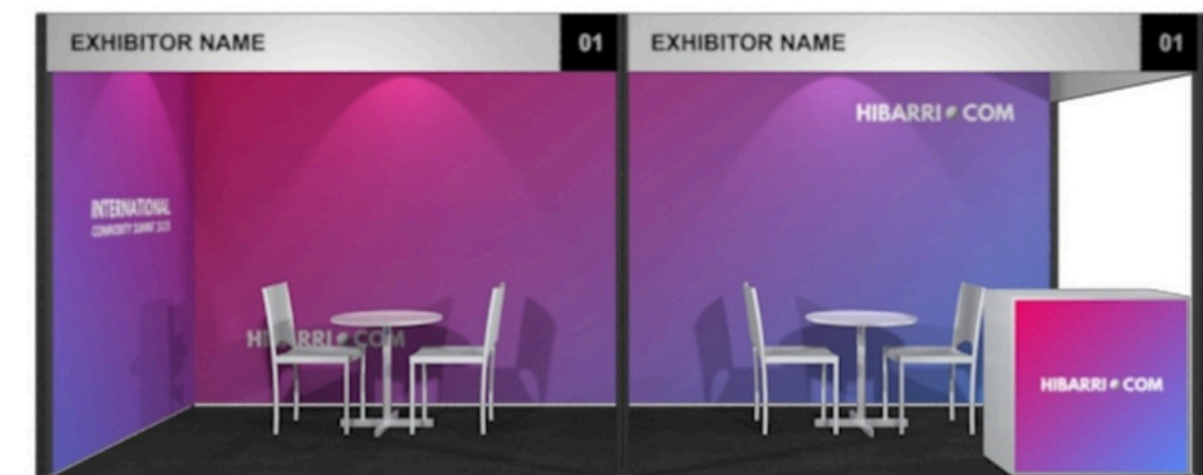

COMMODITOPA

EXHIBIT #ICS2025

ADD YOUR LOGO

FABRIC EXHIBITION BOOTH

- 6m² (3m × 2m) Branded Fabric Booth with Tables & Chairs
- Welcome desk, bin, plugpoint & tickets included
- Logo association on the ICS website & marketing materials
- Branding throughout the conference & sponsor wall
- Dedicated table at Welcome Gala

\$8,950

DOUBLE FABRIC EXHIBITION BOOTH

- 12m² (6m × 2m) Branded Fabric Booth with Tables & Chairs
- Welcome desk, bin, plugpoint & tickets included
- Logo association on the ICS website & marketing materials
- Branding throughout the conference & sponsor wall
- Dedicated table at Welcome Gala

\$15,450

LUXURY BOOTH

- 9m² (3m × 3m) Branded Fabric Booth, Tables, Chairs & TV
- Welcome desk, bin, plugpoint & tickets included
- Logo association on the ICS website & marketing materials
- Branding throughout the conference & sponsor wall
- Dedicated table at Welcome Gala

\$24,950

LUXURY BOOTH & COFFEE AREA

- 18m² (6m × 6m) Branded Fabric Booth, Tables, Chairs & TV
- Welcome desk, bin, plugpoint, coffee station & tickets included
- Logo association on the ICS website & marketing materials
- Branding throughout the conference & sponsor wall
- Dedicated table at Welcome Gala